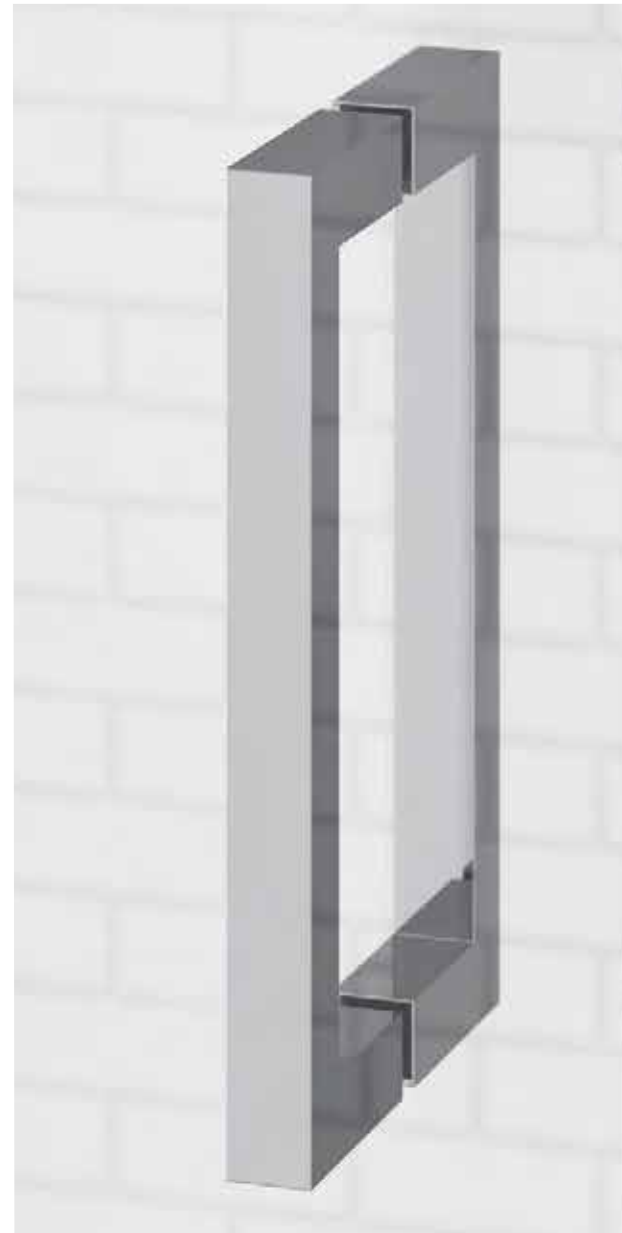

the GEOLUX SERIES

Select Your Hardware & Finish to Complete Your Masterpiece

THROUGH THE GLASS DOOR PULL HANDLE
Standard for swing or door and panel applications