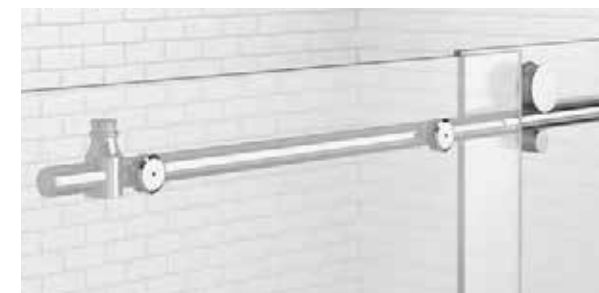

## Standard Design Features

The shape or configuration of your shower may predetermine the use of the VINESSE Series based on opening size measurements and requirements. Please consult your sales associate for more information.

THROUGH THE GLASS DOOR PULL HANDLE  
Standard for rolling door and fixed panel applications

VINESSE LUX HEADER

VINESSE HEADER