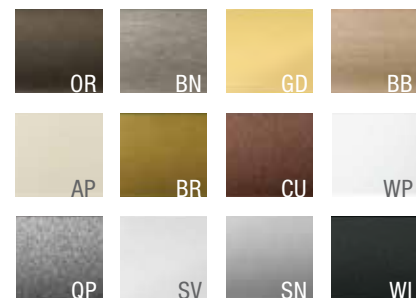

HARDWARE FINISHES

Additional Design Options

The shape or configuration of your shower may predetermine the available hinge options or the use of a header in your project. Please consult your sales associate for more information.

For larger Finish and Glass visuals and available Configurations, visit pages 55 – 62.