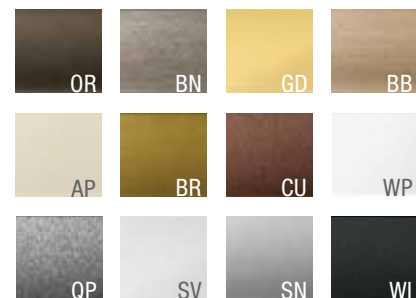

HARDWARE FINISHES

Additional Design Options

The shape or configuration of your shower may predetermine the available hinge options or the use of a header in your project. Please consult your sales associate for more information.

For larger Finish and Glass visuals and available Configurations, visit pages 55 – 62.