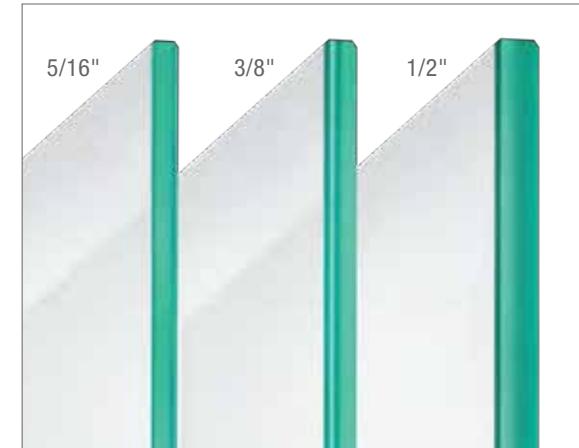

MAKE ORDINARY GLASS EXTRAORDINARY

Protect Your Investment

GLASS THICKNESS