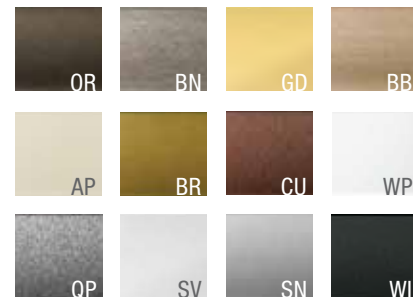

### HARDWARE FINISHES

ROLLING DOORS ARE LIMITED TO THE FOLLOWING FINISHES: SV, BN, & OR