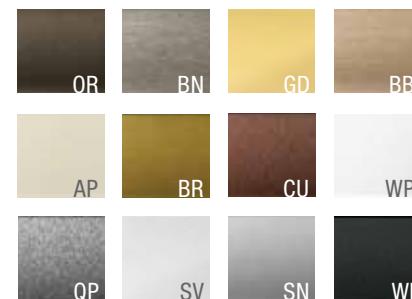

## HARDWARE FINISHES

BOTTOM ROLLING DOORS ARE LIMITED TO THE FOLLOWING FINISHES: SV, BN, & OR