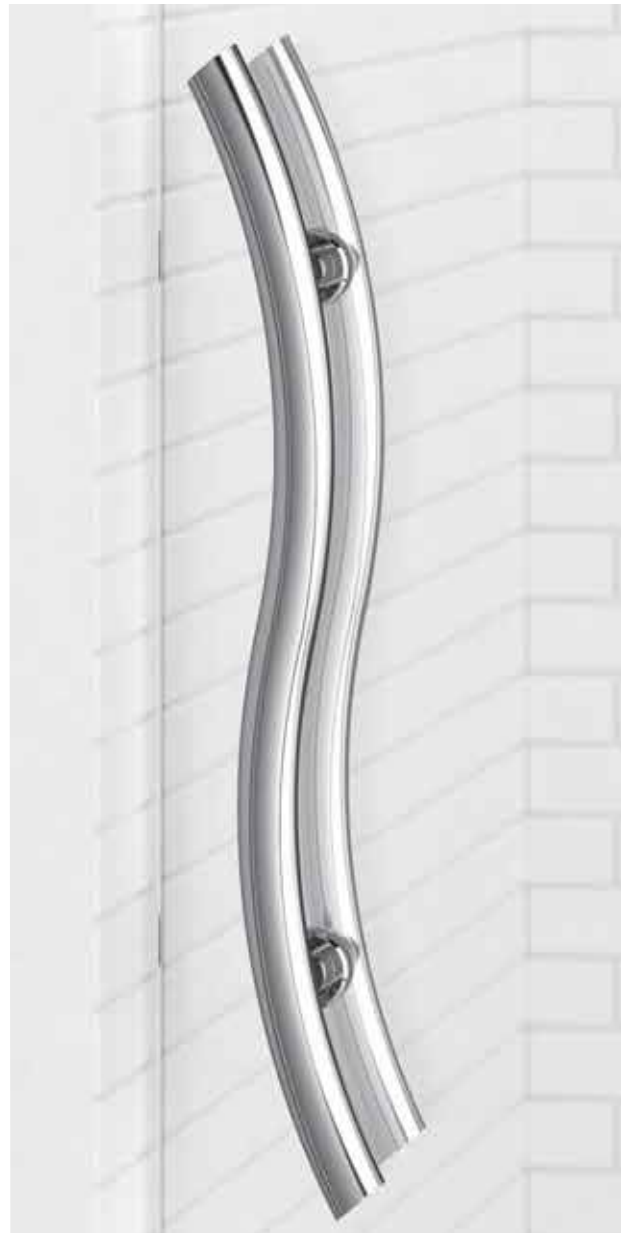

the VONSE SERIES

Select Your Hardware & Finish to Complete Your Masterpiece

THROUGH THE GLASS DOOR PULL HANDLE
Standard for swing or door and panel applications