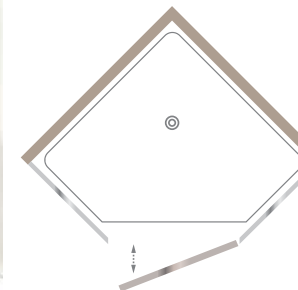

960 NEO ANGLE

Available on the CELESTA,
DRESDEN, and TRESOR Series