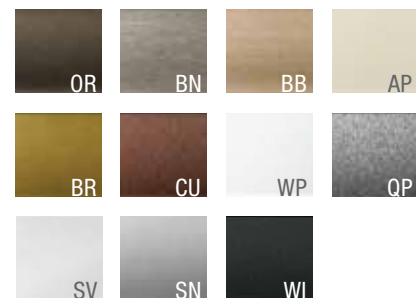

HARDWARE FINISHES