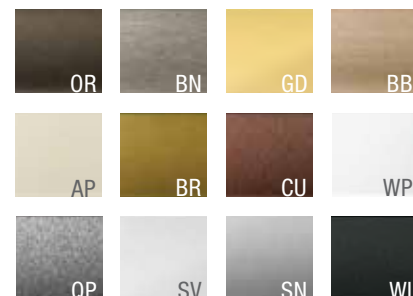

HARDWARE FINISHES