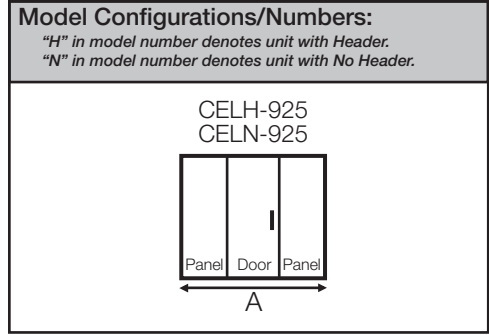

the CELESTA SERIES

RODA BY BASCO

3/8" Clear Glass / Chrome or Gold Finish Inline Models:		Unit Width (A) Up To:							
		44"	52"	60"	68"	76"	84"	96"	
CELH-925/CELN-925 • Minimum stationary panel is 6".	Unit Height Up To:	72"	1339	1462	1585	1709	1848	1990	2226
		76"	1359	1485	1609	1734	1878	2021	2257
		80"	1380	1506	1634	1760	1906	2051	2287
		84"	1400	1529	1657	1787	1935	2082	2318
		96"	1636	1766	1894	2023	2171	2318	2318
<i>Contact Customer Service for additional information & sizes.</i>									
Glass Options:	Add $221 AquaGlideXP Clear (XP)	Add $273 Rain* (RN), Silk (LK), Strata* (SR), Vessence* (VS)	Add $387 Pure Clear (PC)	Add $387 ShowerGuard Clear (CG)	Add $680 Pure Silk (PS), Tempest* (TM)				

Celesta 900/922/925 Additional Notes/Options:

*Rain, Strata, Vessence & Tempest have a maximum unit height of 80".

Please note any **out of square conditions** or **notched panel(s)**. No additional charges apply.

Door & Panel(s) enclosures **with no header** (CELN units) may require additional structural support. When using wall mount hinges, 36" is the maximum panel width before a support bar is needed. Glass-to-glass hinges always require use of a support bar and minimum hinge panel size is 12". The number of hinges provided will be determined by the application. Adequate wall support (wall stud at screw location) is required.

ShowerGuard is only available in clear (see pricing above). **AquaGlideXP can be applied to any glass pattern.** Add $111.00 for a 900/910 unit or $221.00 for a 922/925 unit. AquaGlideXP Clear is shown above.

A **Single-Sided Towel Bar** can be added to the door panel or the stationary panel for an additional $122.00 per bar. For a **Back-to-Back Towel Bar** - add $243.00. A **Combination Pull Handle/Towel Bar** is also available - add $122.00. You may substitute a back-to-back knob instead of the handle for no additional charge.

To **upgrade to 1/2"** Clear, AquaGlideXP Clear, Silk, Pure Clear, Pure Silk or Shower Guard Clear glass, add $183.00 per panel to list price.

Pricing above is based on standard Celesta hinges. If either (or both) offset hinge plate on wall mount hinge or offset closure angle on any hinge is required, add $67.00 to list price. For other hinge options, please contact Customer Service.

Finish Selections:	
Shown Above - Chrome (SV), Gold (GD)	
Add $132 - Brushed Nickel (BN) Oil Rubbed Bronze (OR)	
Add $273 -	
Almond (AP)	Polished Nickel (PN)
Antique Pewter (QP)	Satin Nickel (SN)
Bronze (BR)	White (WP)
Brushed Bronze (BB)	Wrought Iron (WI)
Burnished Copper (CU)