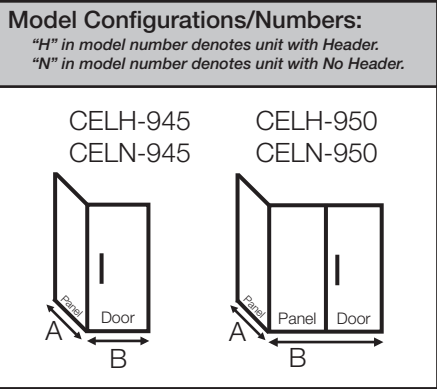

BY BASCO
RODA™

3/8" Clear Glass / Chrome or Gold Finish		Unit Width (A+B) Up To:											
		Return Panel Models:	46"	54"	62"	70"	78"	86"	94"	102"	110"	120"	166"
CELH-945/CELN-945 • Max. door width is 31" with Pivot Hinge (avail. for units with header only). • Max. door width is 36" with Wall Mount Hinge. CELH-950/CELN-950 • Max. door width is 31" with Pivot Hinge (avail. for units with header only). • Max. door width is 36" with Wall Mount Hinge. • Add $243 for any additional panel.	Unit Height Up To:	72"	1511	1638	1763	1889	2016	2144	2268	2421	2522	2646	2909
		76"	1535	1663	1792	1919	2047	2175	2303	2457	2558	2686	2949
		80"	1559	1688	1818	1948	2077	2209	2337	2495	2597	2728	2991
		84"	1582	1713	1845	1978	2108	2241	2371	2532	2636	2769	3032
		96"	1844	1976	2108	2240	2370	2504	2634	2795	2898	3032	3032
<i>Contact Customer Service for additional information & sizes.</i>													
Glass Options:	Add $221 AquaGlideXP Clear (XP)	Add $409 Rain* (RN), Silk (LK), Strata* (SR), Vessence* (VS)	Add $524 Pure Clear (PC)	Add $524 ShowerGuard Clear (CG)	Add $952 Pure Silk (PS), Tempest* (TM)								

Finish Selections:	Shown Above: Chrome (SV), Gold (GD)	Add $132: Brushed Nickel (BN), Oil Rubbed Bronze (OR),
Add $273:	Almond (AP), Antique Pewter (QP), Bronze (BR), Brushed Bronze (BB), Burnished Copper (CU), Polished Nickel (PN), Satin Nickel (SN), White (WP), Wrought Iron (WI)