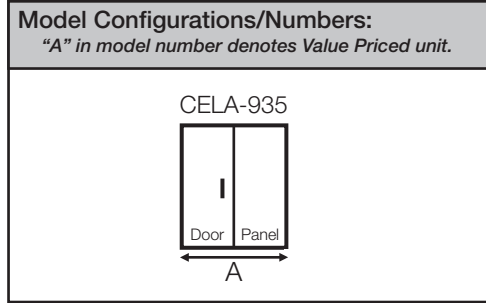

the CELESTA SERIES

BY BASCO
RODA™

Inline Door & Single Panel Value Priced Selection: CELA-935 Adjustable Width • Headerless design • Door width is 28" • 15/16" or 1" Adjustable Range (1 1/2" Wall & Threshold U-Channel) • Wall Mount Hinge • Available in Clear glass only. No modifications to size or hardware. See next page for custom options.	3/8" Clear Glass		Unit Widths (A) Adjust from:				
	Chrome Finish	45" - 46"	46 1/16" - 47"	57" - 58"	58 1/16" - 59"		
	Unit Height:	72"	$910	$910	$949	$949	
	76"	$925	$925	$964	$964		
Glass Option:	Add $221 AquaGlideXP Clear Glass (XP)						
Finish Selections:	Shown Above: Chrome (SV) | Add $132 Brushed Nickel (BN), Oil Rubbed Bronze (OR)