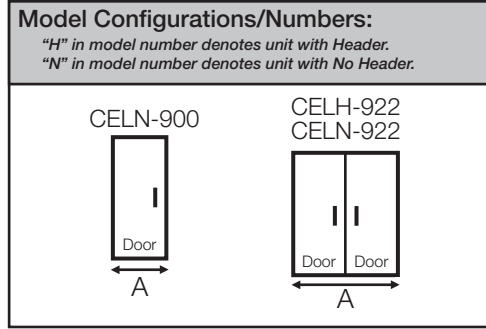

the CELESTA SERIES

BY BASCO
RODA™

3/8" Clear Glass / Chrome or Gold Finish Single Swing Model:		Unit Width (A) Up To:				
		20"	24"	28"	32"	36"
CELN-900 • Maximum opening with Wall Mount Hinge is 36".	Unit Height 60"	739	798	856	913	969
	64"	750	810	869	926	983
	68"	765	824	882	940	999
	72"	779	837	896	955	1013
	Up To: 76"	790	850	910	969	1029
	80"	803	864	923	983	1044
	84"	815	877	937	999	1058
	96"	973	1035	1095	1157	1215
<i>Contact Customer Service for additional information & sizes.</i>						
Glass Options:	Add $111 AquaGlideXP Clear (XP)	Add $139 Rain* (RN), Silk (LK), Strata* (SR), Vessence* (VS)	Add $194 Pure Clear (PC)	Add $194 ShowerGuard Clear (CG)	Add $273 Pure Silk (PS), Tempest* (TM)	

3/8" Clear Glass / Chrome or Gold Finish Inline Models:		Unit Width (A) Up To:				
		44"	52"	60"	68"	72"
CELH-922/CELN-922 • Maximum width is 72". Maximum width for each door is 36". • Add $243 for any additional panel.	Unit Height 72"	1339	1462	1585	1709	1848
	76"	1359	1485	1609	1734	1878
	80"	1380	1506	1634	1760	1906
	84"	1400	1529	1657	1787	1935
	Up To: 96"	1636	1766	1894	2023	2171
<i>Contact Customer Service for additional information & sizes.</i>						
Glass Options:	Add $221 AquaGlideXP Clear (XP)	Add $273 Rain* (RN), Silk (LK), Strata* (SR), Vessence* (VS)	Add $387 Pure Clear (PC)	Add $387 ShowerGuard Clear (CG)	Add $680 Pure Silk (PS), Tempest* (TM)	

Finish Selections:	Shown Above: Chrome (SV), Gold (GD)	Add $132: Brushed Nickel (BN), Oil Rubbed Bronze (OR),
Add $273:	Almond (AP), Antique Pewter (QP), Bronze (BR), Polished Nickel (PN), Satin Nickel (SN), White (WP),	Brushed Bronze (BB), Burnished Copper (CU), Wrought Iron (WI)